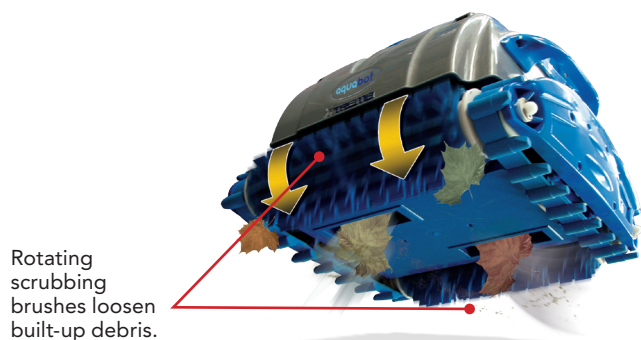

**FEWER CHEMICALS AND
A HEALTHIER CLEAN.**

POOL USE	
Type	In-ground
Shape	All
Surface type	All***
FEATURE / FUNCTION	
Method of propulsion	Drive Motor
Wall Climbing	Yes - Partial
Filter loading	Bottom Access
Filter type	1 Fine Filter bag
Length of cable	50' with Swivel
Never Stuck™ Rollers	No
Timer - Auto Shut Off	4 Hour Timer with External Timer Capable
Power Supply	Digital
Warranty	2 Year Warranty 1st Year B2B, 2nd Year Limited
PERFORMANCE	
Gallons Per Minute	70
Operating Cost per Hour	$0.05
Cleaning time	2-3 Hours
SPECIFICATION	
Electrical Requirements	120v / 60Hz
Watts	230W