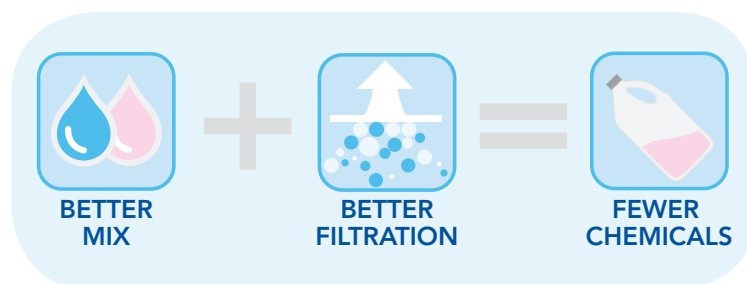

**FEWER CHEMICALS AND
A HEALTHIER CLEAN.**

POOL USE	
Type	In-ground
Shape	All
Surface type	All***
FEATURE / FUNCTION	
Method of propulsion	Drive Motor
Wall Climbing	Yes - Partial
Filter loading	Bottom Access
Filter type	1 Fine Filter bag
Length of cable	50' with Swivel
Never Stuck™ Rollers	No
Timer - Auto Shut Off	4 Hour Timer with External Timer Capable
Power Supply	Digital
Warranty	2 Year Warranty 1st Year B2B, 2nd Year Limited
PERFORMANCE	
Gallons Per Minute	70
Operating Cost per Hour	$0.05
Cleaning time	2-3 Hours
SPECIFICATION	
Electrical Requirements	120v / 60Hz
Watts	230W